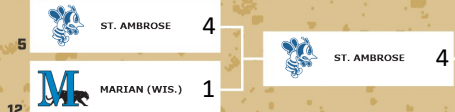

MATCH 3 LANES 45-46