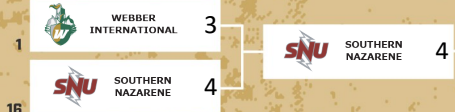

THURSDAY 4 PM
ROUND 1

THURSDAY 6 PM
ROUND 2

FRIDAY 7:45 AM
ROUND 3

FRIDAY 9:45 AM
ROUND 4

FRIDAY 1 PM
ROUND 5

FRIDAY 3 PM
ROUND 6

FRIDAY 5:15 PM
ROUND 7

SATURDAY
TV SHOW

MATCH 1 LANES 49-50

MATCH 2 LANES 47-48

MATCH 3 LANES 45-46

MATCH 4 LANES 43-44

MATCH 9 LANES 43-44

MATCH 10 LANES 47-48

MATCH 13 LANES 45-46

MATCH 17 LANES 51-52