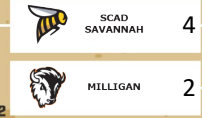

MATCH 25 LANES 43-44

THURSDAY 4 PM
ROUND 1

THURSDAY 6 PM
ROUND 2

FRIDAY 7:45 AM
ROUND 3

FRIDAY 9:45 AM
ROUND 4

FRIDAY 1 PM
ROUND 5

FRIDAY 3 PM
ROUND 6

FRIDAY 5:15 PM
ROUND 7

SATURDAY
TV SHOW

MATCH 5 LANES 57-58

MATCH 11 LANES 51-52

MATCH 7 LANES 53-54

MATCH 8 LANES 51-52

MATCH 12 LANES 55-56

MATCH 15 LANES 53-54

MATCH 19 LANES 43-44

MATCH 16 LANES 57-58

MATCH 20 LANES 47-48

MATCH 23 LANES 45-46

MATCH 28 LANES 55-56

FRIDAY - ROUND 8
(if necessary)

MATCH 30 LANES 53-54

MATCH 24 LANES 49-50

MATCH 26 LANES 51-52